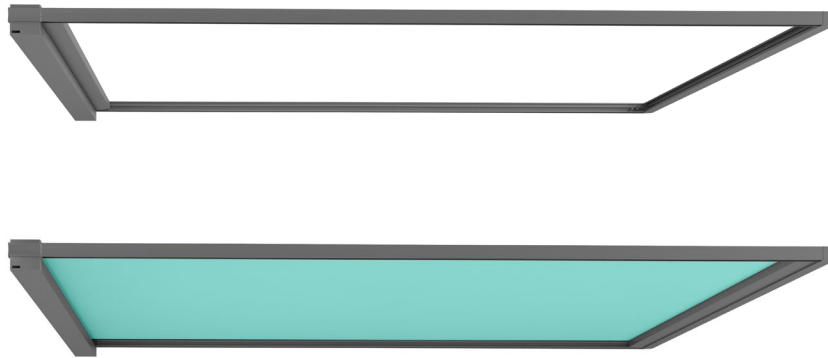

Frame

Retractable Awning

by ShadeLab

Frame is the shading product that introduces a new concept of design where innovation meets cutting-edge technology. With fabric that runs horizontally on tracks rather than retracting arms, it offers unparalleled adaptability and functionality.

FRAME Installation Options

Frame open and closed
Maximum size 236" (19'8") x 236" (19'8")

Frame Stand open and closed
Maximum size 197" (16'5") x 197" (16'5")