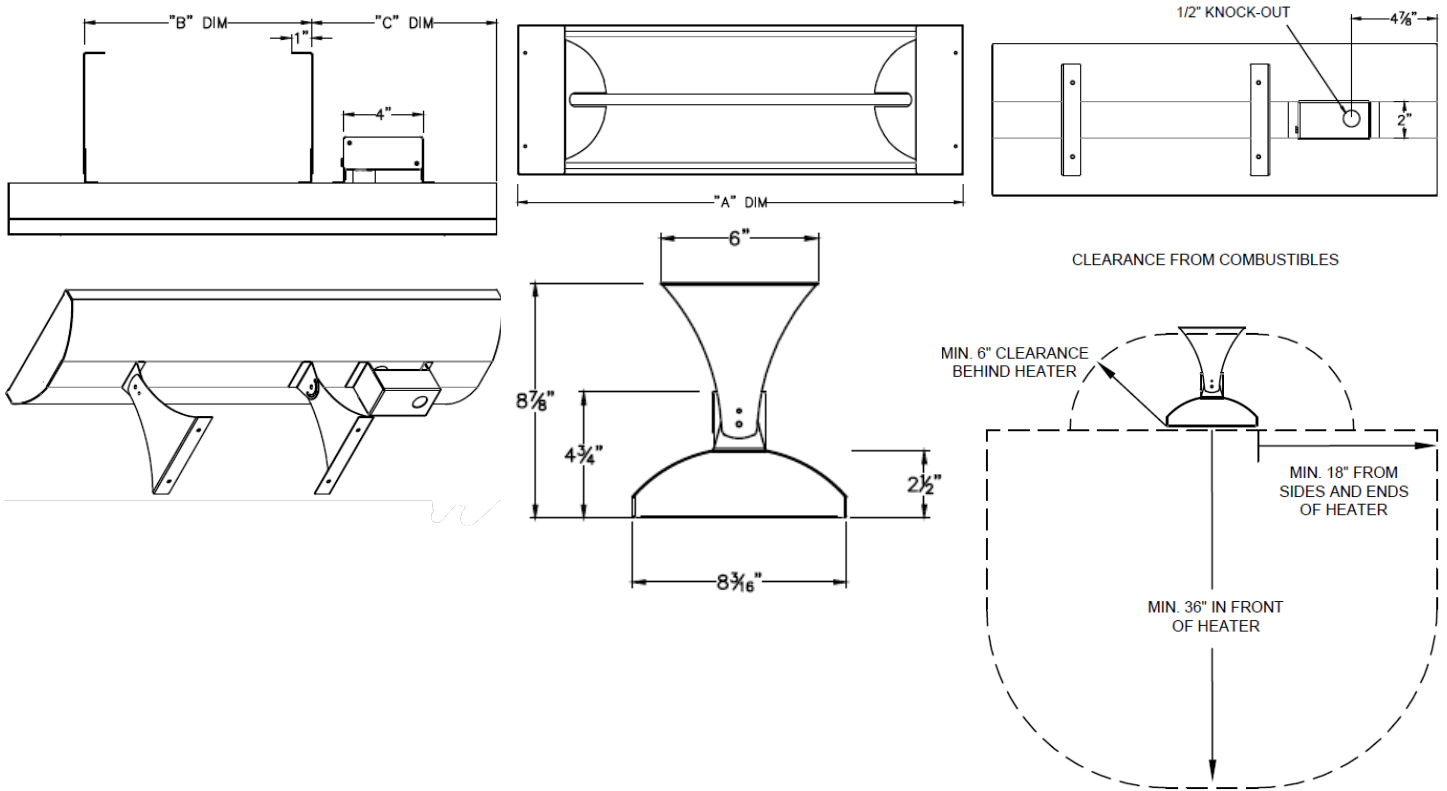

INFRATECH RADIANT HEATER

TECHNICAL SPECIFICATIONS

CHARACTERISTICS

Model	21-4200 CD-5024	21-4300 CD-6024
"A" Dimension	39"	61-1/4"
Watts	5000	6000
Volts	240	240
Amps	20.8	25
BTU's	17,060	20,472
"B" Dimension	20"	31"
"C" Dimension	9-1/2"	15-1/8"

COLOR OPTIONS

21-4200 CD-5024 or 21-4300 CD-6024	BL	Black
	BR	Bronze
	WH	White
	SS	Stainless Steel