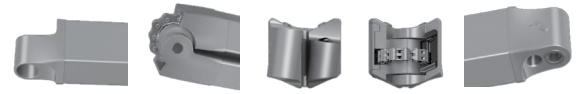

ADDITIONAL FABRICS*

Sunbrella

*Available upon request.

URBAN ARM: An unprecedented retractable arm design made from the highest quality raw materials and the advanced technology of the **DAT SYSTEM** (Dynamic Arm Torsion System) come together to make the Urban arm a masterpiece.

KATANA ARM: Specifically designed for larger projections (11'6" and 13'6"). All of Katana's differences are internal as the exterior look and smooth function of the Katana arm is identical to Urban.