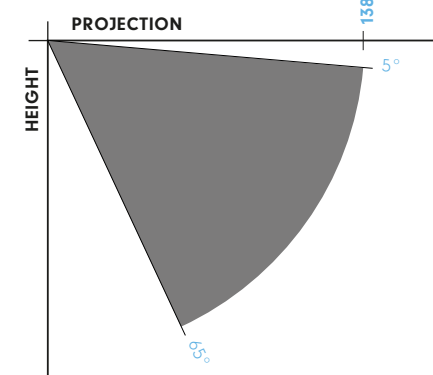

KLIP Technical Data

Klip is a classic open-roll retractable awning with an advanced design built with a square bar attachment in the back and a round front bar. The components have been refined to create functionality never seen before in a square bar attached awning. An optional protective hood is available, which enables adjustment for any installation environment. Klip belongs to Shadelab's family of square bar attached awnings that have reinvented the category. Previously, they were only functional. Now they are enchanting architectural features. The simplicity and flexibility of Shadelab's avant-garde concepts enables the creation of shading solutions that Corradi USA offers to reflect your personal style and desired comfort.

Features

- » OPEN ROLL AWNING
- » MOTORIZED OR MANUAL OPERATION
- » CONTINUOUS MICROMETRIC PITCH REGULATION
- » AVAILABLE WITH PROTECTIVE HOOD
- » 316 GRADE STAINLESS STEEL SCREWS AND PINS
- » WALL, CEILING, OR ROOF INSTALLATION
- » PATENTED ITALIAN DESIGN

ARM SIZE & WIDTH RANGE

Projection*	Max. width	Style
6'6" (78")	360" / 30'	Urban
8'4" (100")	360" / 30'	Urban
10' (120")	360" / 30'	Urban
11'6" (138")	360" / 30'	Katana

*Maximum projection indicated is calculated with arms at 0° pitch, perpendicular to the mounted wall. Increasing the pitch will decrease the projection when measured in a straight/perpendicular line from the mounted wall.

MINIMUM WIDTH PER ARM COUNT

Projection*	2 Arms	3 Arms	4 Arms
6'6" (78")	102"	149"	195"
8'4" (100")	122"	178"	241"
10' (120")	148"	214"	280"
11'6" (138")	167"	243"	319"

MOTORIZATION

SOMFY® 500 SERIES - RTS OR STANDARD

MANUAL
GEAR & CRANK

FRAME COLORS

POWDER COATING* **

Aluminum extrusions are painted with certified Qualicoat cycle epoxy powders.

*Custom RAL colors also available.